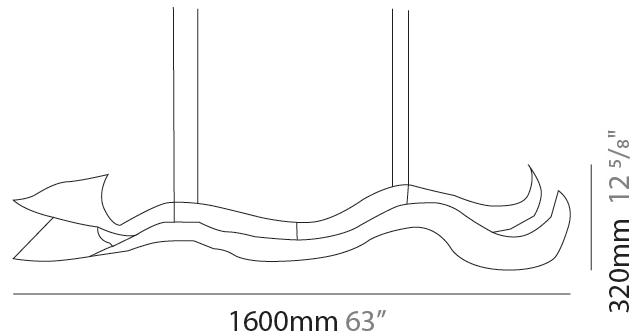

GENERAL

Series: Tempo Perso
Brand: Knikerboker
Division: Design
Mounting Type: Suspension
Mounting Location: Ceiling
Subcategory: Pendant

PHYSICAL

Shape: Abstract
Length (mm): 1600
Length (in): 63
Height (mm): 320
Height (in): 12 5/8
Extension (mm): 2000
Extension (in): 78 3/4
Light Distribution: Direct
Fixture Finish: EWH / EBK / MAN / COF / PRD / SLF / GLF / CLF / BRL / EWS / EWG / EWC / EWR / EBS / EBG / EBC / EBC / EBB / MAS / MAD / MAC / MAB / COS / CGO / CCL / CBL / PRS / PRG / PRC / PRB
Fixture Material: Aluminum
Cable Details: 4 Steel Cables 2000mm / 78 3/4" - Silicon Cable 2000mm / 78 3/4"

ELECTRICAL

Lamp Type: LED
Bulb Included: Bulb Included
Total Output Wattage (W): 40
Dimming: Tri-Mode (Non-Dimming and Phase Dimming (120Vac only) and 0-10V Dimming)
Driver Included: Yes
Driver Location: Integrated
Driver Type: Constant Current - Universal
Driver Class: Class 2
Input Voltage (V): 120 - 277
Constant Current (MA): 250
Upon Request: 0-10Vdc dimming / Phase dimming @120Vac / 277Vac

LED

Number of LEDs: 4
Color Temperature (°K): 3000
Max. Delivered Lumen (lm): 4400
CRI: >85 CRI
Lamp Life (hrs): 50000

OPTICAL

RATINGS AND CERTIFICATIONS

Certified By: CSA Certified to UL and CSA Standards
IP rating: IP20